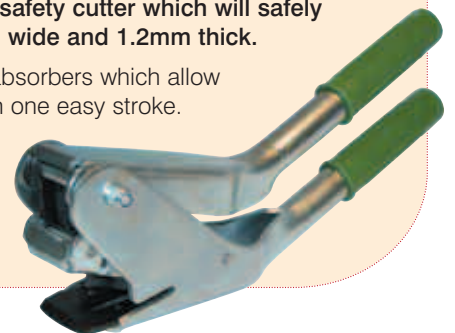

Polyester Heavy Duty Woven Lashing System

SUREFAST® LASHING SYSTEMS ARE EXCELLENT FOR LASHING LOADS IN CONTAINERS, HALF-HEIGHTS, FLAT-RACKS, RAIL WAGONS AND SHIPS' HOLDS

THE BENEFITS OF SUREFAST® LASHING STRAP

- > Safe and easier to apply than steel with a great deal more versatility and shock absorbency
- > Saves time and expense when compared with other methods i.e. steel banding, ratchet straps, wire, shoring/bracing with timber, welding etc
- > Easily dispensed from the bag
- > Simple to use – all that is required is the strap, buckles and the tool
- > Versatile – the continuous length which is contained in the bag enables the user to make-up straps to desired lengths, greatly reducing wastage of materials and time
- > Safer for the recipient to unfasten at destination
- > Easy disposal
- > DNV certification can be supplied

**THE SUREFAST® SYSTEM IS THE EASY WAY:
YOU NEED JUST THE STRAP, BUCKLES AND TOOL**

HEAVY DUTY STEEL SAFETY CUTTER (SF 1430)

This is a high quality steel safety cutter which will safely cut steel strap up to 35mm wide and 1.2mm thick.

This tool has built-in shock absorbers which allow steel strap to be cut safely in one easy stroke.

AVOID PROBLEMS
WITH INJURY,
CLAIMS, TIME OFF
WORK ETC.