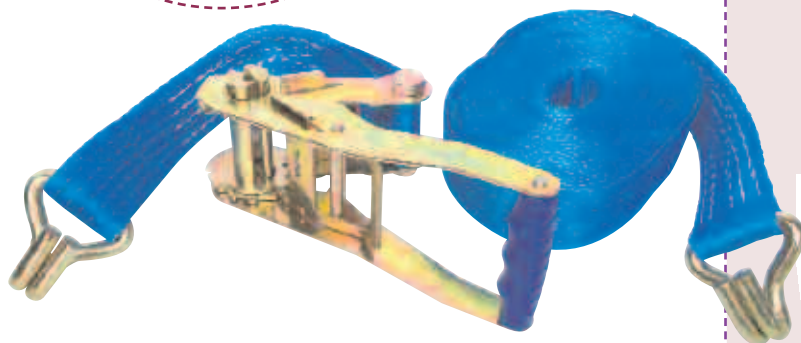

# Ratchet Lashings and Tie Downs

**SUREFAST<sup>®</sup> RATCHET LASHINGS AND TIE DOWNS ARE USED WHERE STRONG REUSEABLE LOAD SECURING SYSTEMS ARE REQUIRED**

## THE BENEFITS OF SUREFAST<sup>®</sup> RATCHET LASHINGS

- > **Strength** – strong polyester straps
- > **Soft and pliable** – won't damage products – easy to apply as they conform to irregular surfaces
- > **Tough** – despite their softness they are very tough and effective
- > **Shock resistant** – will absorb high shock and maintain good tension
- > **Versatile** – can be used for a wide range of applications
- > **Simple to use** – requires no tools